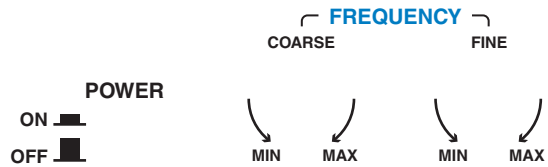

 **Global Specialties** 2005

5MHz Sweep/Function Generator

-  Background Color: Lt Gray per Pantone 428C
-  CLEAR WINDOW
-  BLUE PER Pantone 285C
-  YELLOW PER Pantone 123C
-  BLACK

Housing color to be: Lt Gray per Pantone 428C
 Rubber bezel to be: Blue per Pantone 647C

Product	GS 5MHz Sweep/Function Gen	Model	2005
Date	05 Apr 2010	Scale	1:1
		Designer	G. McCain
McCainDesign			