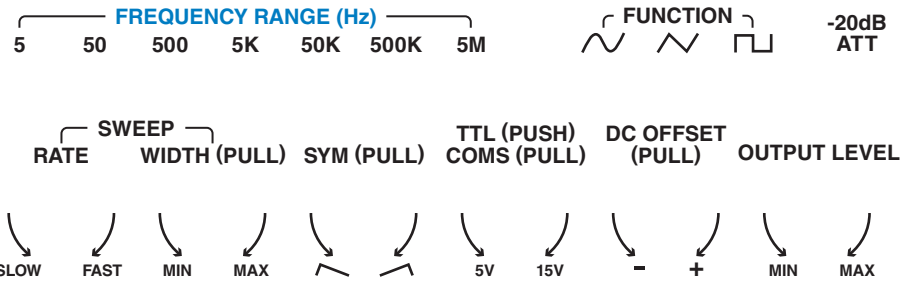

 **Global Specialties** 2005

5MHz Sweep/Function Generator

-  Background Color: Lt Gray per Pantone 428C
-  CLEAR WINDOW
-  BLUE PER Pantone 285C
-  YELLOW PER Pantone 123C
-  BLACK

Housing color to be: Lt Gray per Pantone 428C
 Rubber bezel to be: Blue per Pantone 647C

Product	GS 5MHz Sweep/Function Gen	Model	2005
Date	05 Apr 2010	Scale	1:1
		Designer	G. McCain
McCainDesign			